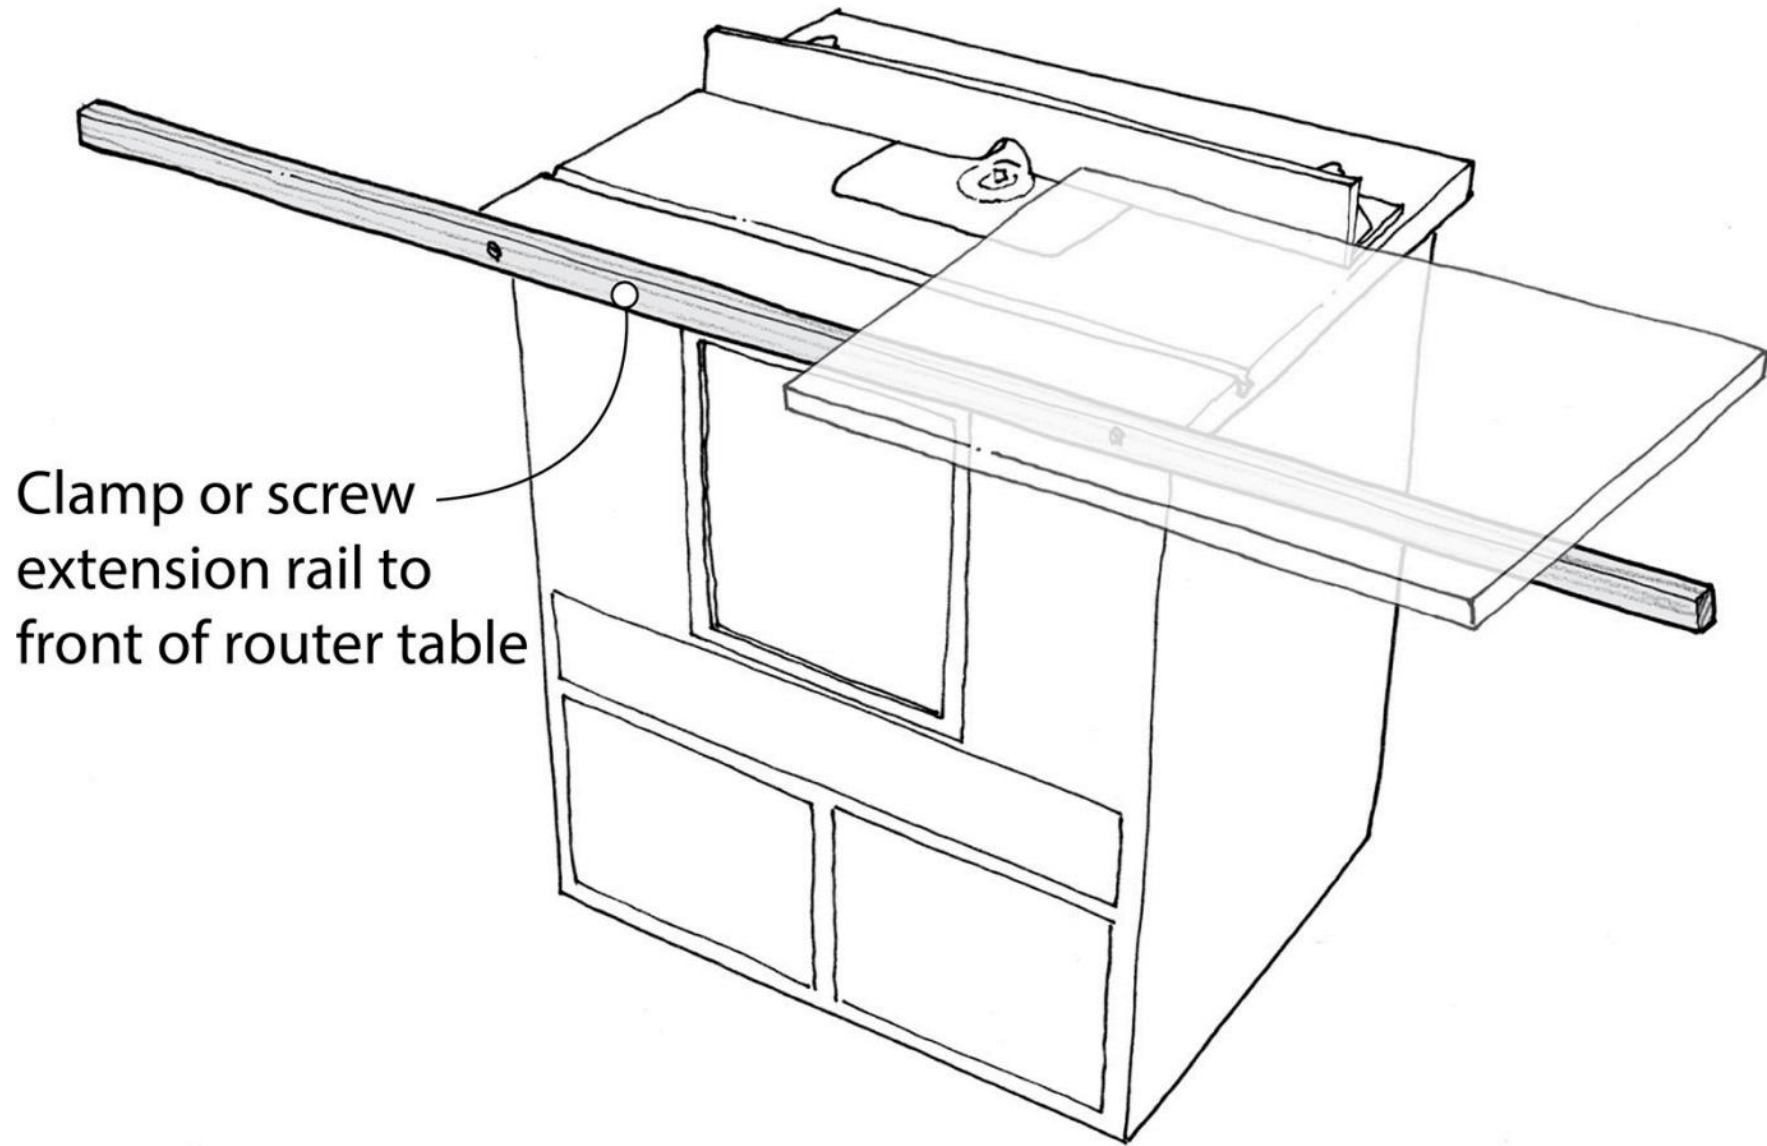

By [Pop Wood Editors](#) Posted [September 12, 2024](#) In [Tricks of the Trade](#)

*We may receive a commission when you use our affiliate links. However, this does not impact our recommendations.*

I made some half-overlay frame-and-panel doors recently, installing the panel a bit proud of the rails and stiles on the front, which recessed the panel on the back side. This isn't an aesthetic problem, but it does create difficulty when routing the rabbet around the edges to create the half-overlay. The doors were rather large, and at points one of the rails and one of the stiles

were completely overhanging the router table's top, causing the door to tip, and spoiling the rabbet cut.

What I needed was a larger table top that didn't eat up shop space. As a quick fix, I clamped a long rail to the front edge of my tabletop. That was all I needed to carry a door, keeping it level as I routed the edge. And it turns out that the extra support helps when routing all sorts of large panels. If you're not able to clamp a rail to the front edge of your router table, a couple screws would work just as well, and still allow easy removal when the rail isn't needed. — *Gabriel Castro*