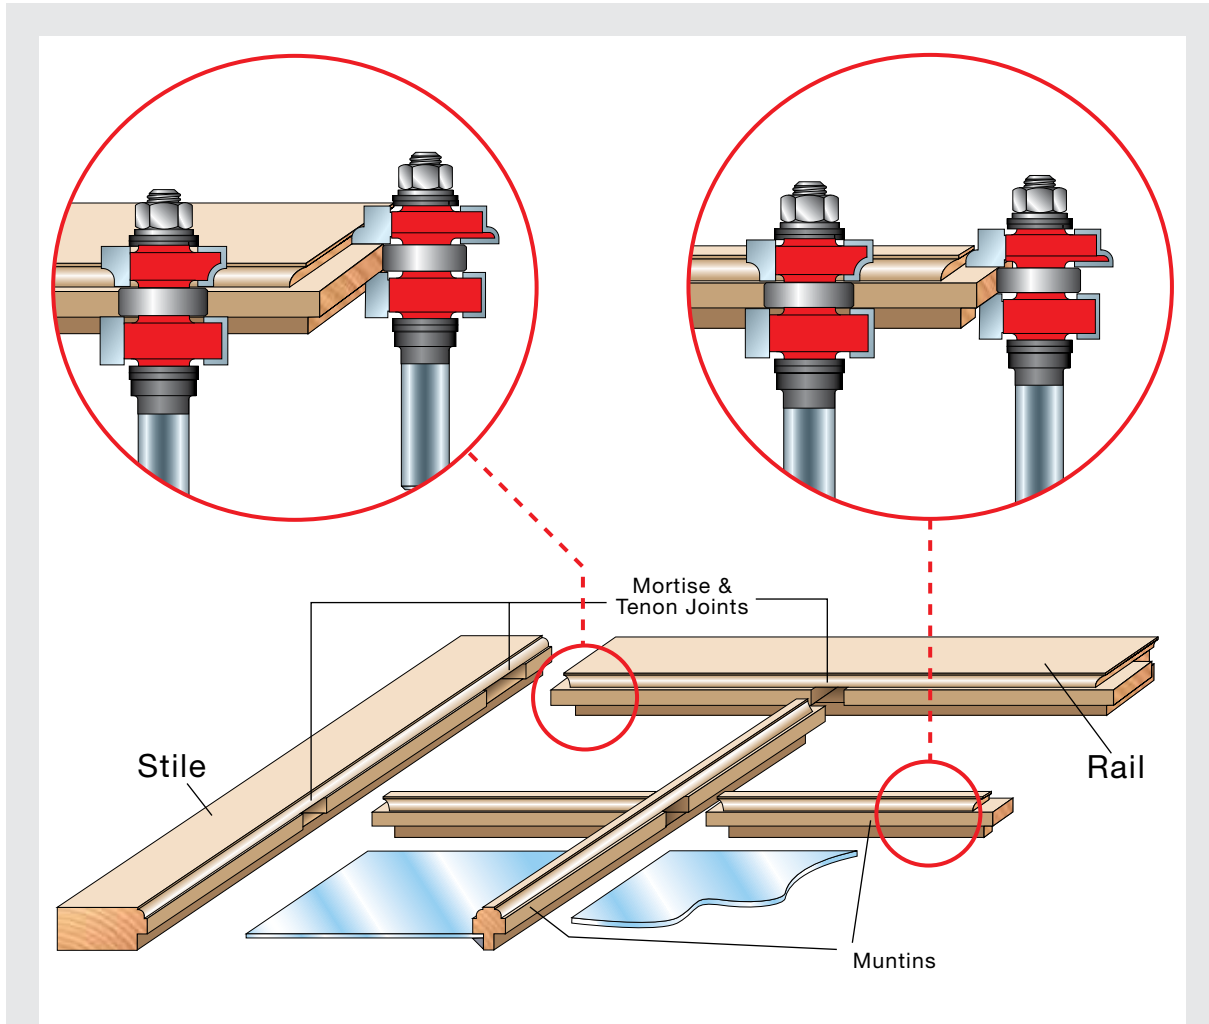

Freud Router Bit: 99-270

Steps To Produce A Divided Lite Door

(mortise should be 1/2 or 2/3 the width of the rail)